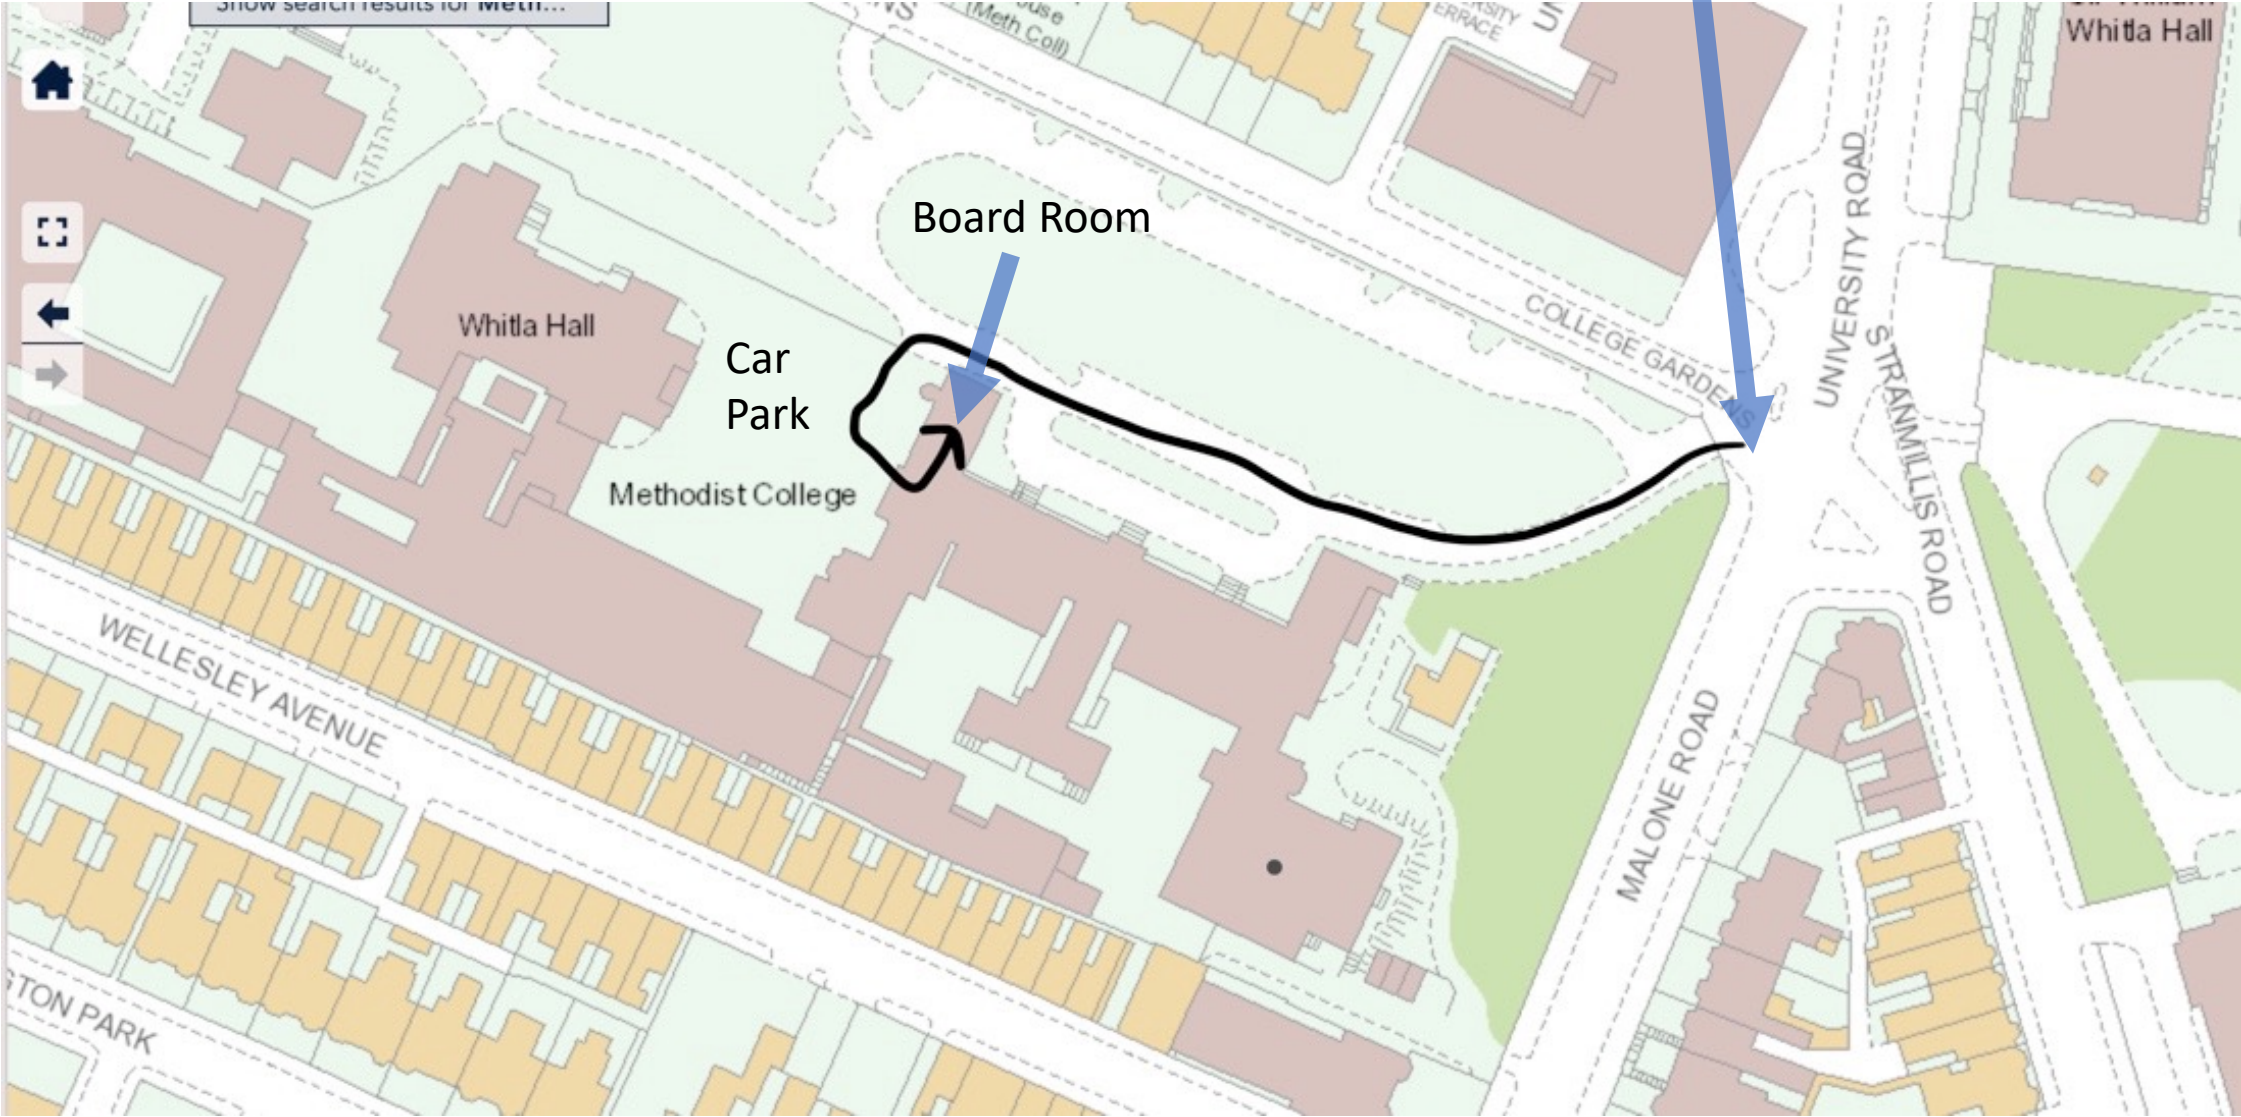

Entrance to Methodist College

Park in front of the Whita Hall and look for the School House entrance – there will be a directions on the door to the Board room